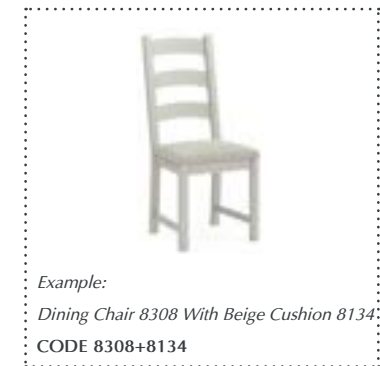

**Cross Leg Bench Without Cushion**  
W2000 x H450 x D380mm

**Cushion For Cross Leg Bench**  
Beige - Grey - Charcoal  
W2000 x H50 x D380mm

*Example:*  
Cross Bench 8286 With Grey Cushion 8095  
CODE 8286+8095

**Button Back Upholstered Chair KD**  
Beige - Grey - Charcoal  
W500 x H1100 x D600mm

**Dining Chair Without Cushion**  
W480x H1100 x D560mm

**Cushion For Chair**  
Beige - Grey - Charcoal  
W480x H50 x D540mm