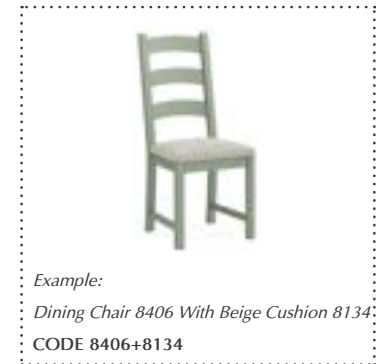

**Cross Leg Bench Without Cushion**  
W2000 x H450 x D380mm

**Cushion For Cross Leg Bench**  
Beige - Grey - Charcoal  
W2000 x H50 x D380mm

*Example:*  
Cross Bench 8393 With BEIGE Cushion 8094;  
CODE 8393+8094

**Button Back Upholstered Chair KD**  
Beige - Grey - Charcoal  
W500 x H1100 x D600mm

**Dining Chair Without Cushion**  
W480 x H1100 x D560mm

**Cushion For Chair**  
Beige - Grey - Charcoal  
W480x H50 x D540mm